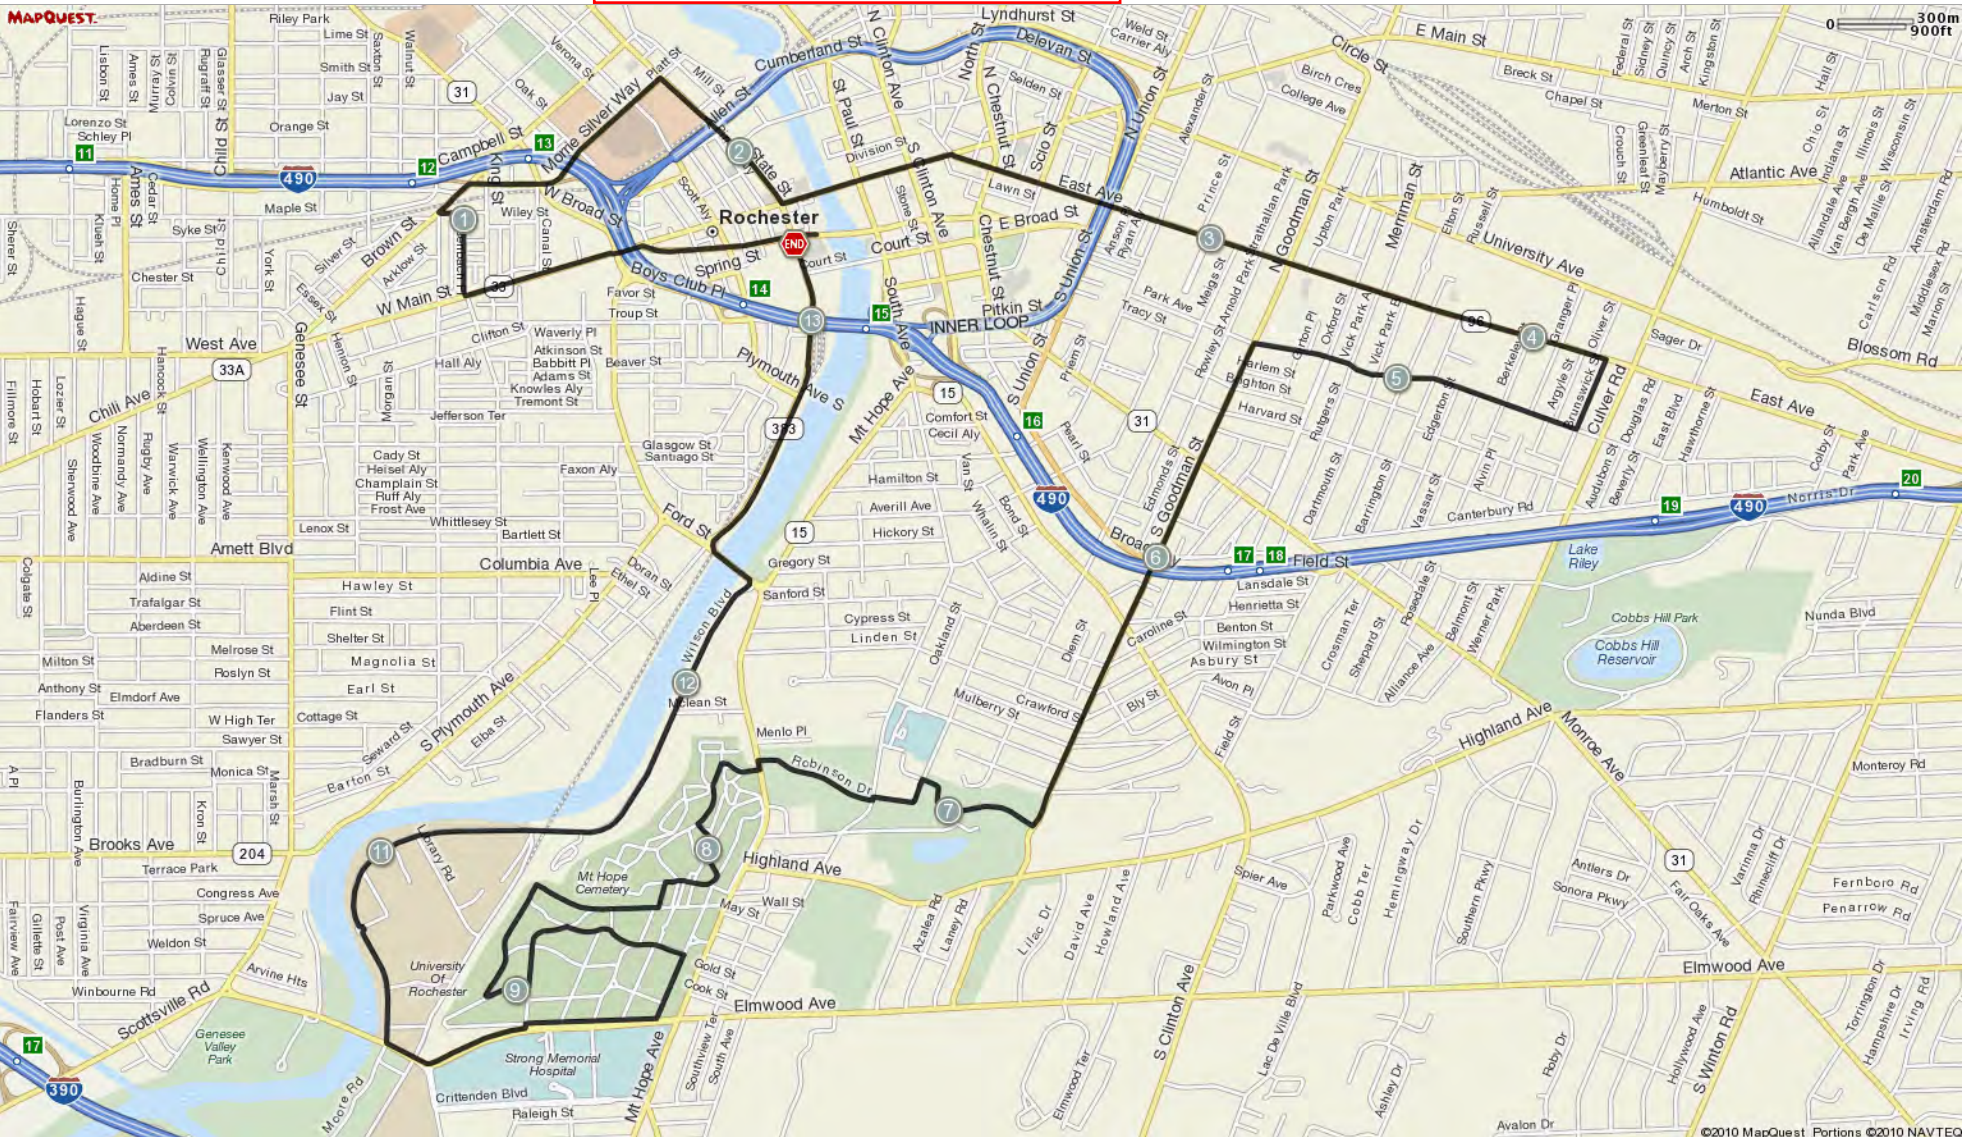

ROUTE DESCRIPTION:
No Description Provided

Start/Finish at the War Memorial

Notes		
AT	FOR	NOTES
0.43 mi.	↶	Slight left at Main St W
0.88 mi.	↷	Turn right at Madison St
1.1 mi.	↶	Turn left at Silver St
1.16 mi.	↷	Turn right at Brown St
1.27 mi.	↷	0ft Turn right at Allen St
1.27 mi.	↷	1066ft Turn right at Allen St
1.47 mi.	↷	2021ft Continue onto Morrie Silver Way
1.85 mi.	↷	2356ft Turn right at State St
2.3 mi.	↶	2284ft Turn left at Main St E
2.73 mi.	↷	1mi 3583ft Turn right at East Ave
4.41 mi.	↷	0ft Turn right at Brunswick St
4.41 mi.	↷	1047ft Turn right at Brunswick St
4.61 mi.	↷	4350ft Turn right at Park Ave
5.43 mi.	↶	1mi 2022ft Turn left at Goodman St S
6.81 mi.	↷	977ft Turn right at Pinetum Dr
7 mi.	↷	831ft Continue onto Doctors Dr
7.16 mi.	↶	348ft Turn left at Mt Vernon Ave
7.22 mi.	↷	519ft Mt Vernon Ave turns right and becomes Alpine St
7.32 mi.	↶	52ft Turn left at South Ave
7.33 mi.	↷	0ft Turn right at Robinson Dr
7.33 mi.	↷	1609ft Turn right at Robinson Dr
7.63 mi.	↶	3mi 676ft Turn left at Mt Hope Ave