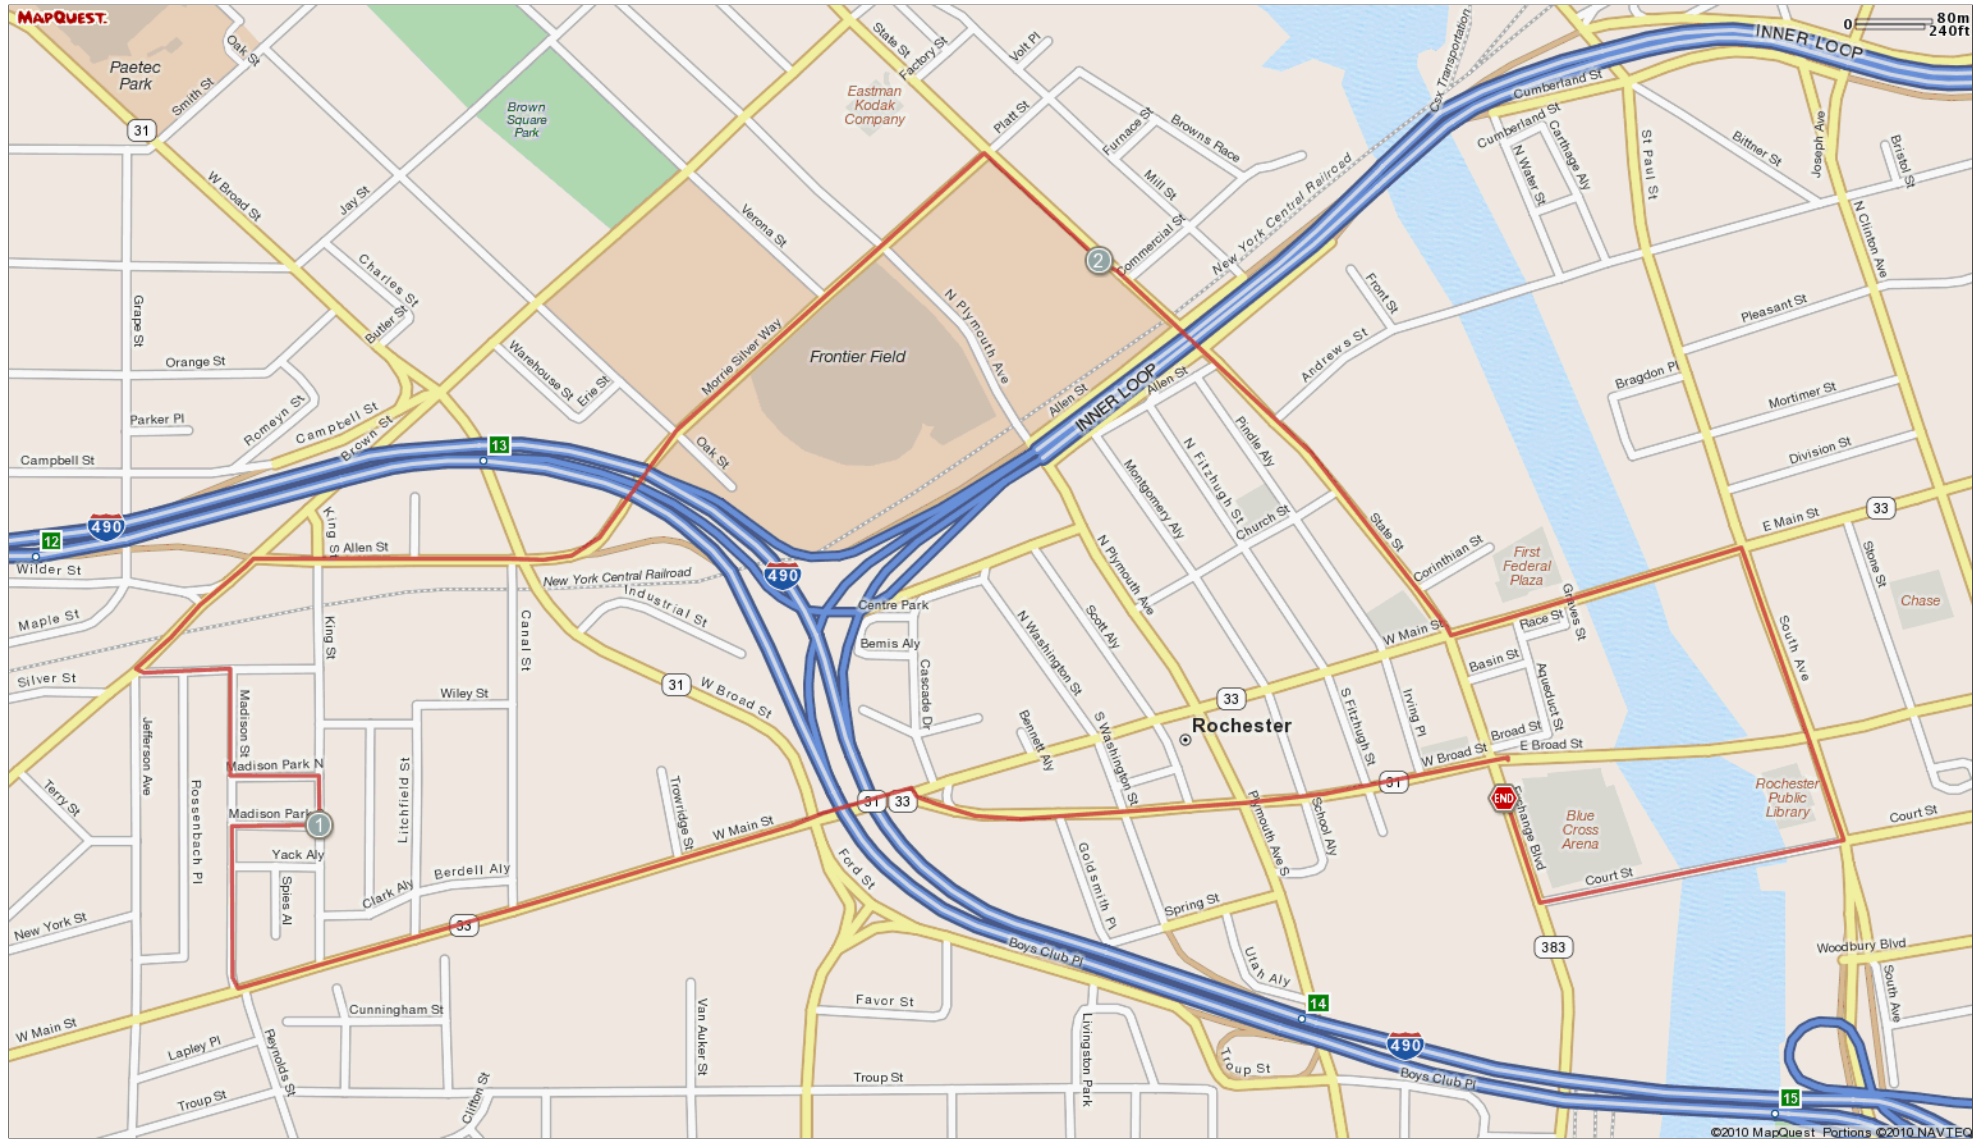

ROUTE DESCRIPTION:
No Description Provided

ROUTE DESCRIPTION:
 No Description Provided

Notes		
AT	FOR	NOTES
0.39 mi.	2368ft	Turn left at Main St W
0.84 mi.	594ft	Turn right at Madison St
0.95 mi.	294ft	Turn right at Madison Park S
1.01 mi.	238ft	Turn right at King St
1.05 mi.	297ft	Turn left at Madison Park N
1.11 mi.	389ft	Turn right at Madison St

Notes		
AT	FOR	NOTES
1.18 mi.	320ft	Turn left at Silver St
1.24 mi.	562ft	Turn right at Brown St
1.35 mi.	853ft	Turn right at Allen St
1.51 mi.	212ft	Turn right at Allen St
1.55 mi.	2021ft	Continue onto Morrie Silver Way

Notes		
AT	FOR	NOTES
1.93 mi.	2358ft	Turn right at State St
2.38 mi.	1022ft	Turn left at Main St E
2.57 mi.	1117ft	Turn right at South Ave
2.78 mi.	1041ft	Turn right at Court St
2.98 mi.	-	Turn right at Exchange Blvd

Notes		
AT	FOR	NOTES
0.39 mi.	🟢	Turn left at Main St W
0.84 mi.	🟢	Turn right at Madison St
0.95 mi.	🟢	Turn right at Madison Park S
1.01 mi.	🟢	Turn right at King St
1.05 mi.	🟢	Turn left at Madison Park N
1.11 mi.	🟢	Turn right at Madison St
1.18 mi.	🟢	Turn left at Silver St
1.24 mi.	🟢	Turn right at Brown St
1.35 mi.	🟢	Turn right at Allen St
1.51 mi.	🟢	Turn right at Allen St
1.55 mi.	🟢	Continue onto Morrie Silver Way
1.93 mi.	🟢	Turn right at State St
2.38 mi.	🟢	Turn left at Main St E
2.57 mi.	🔴	Turn right at South Ave
2.78 mi.	🟢	Turn right at Court St
2.98 mi.	🟢	Turn right at Exchange Blvd