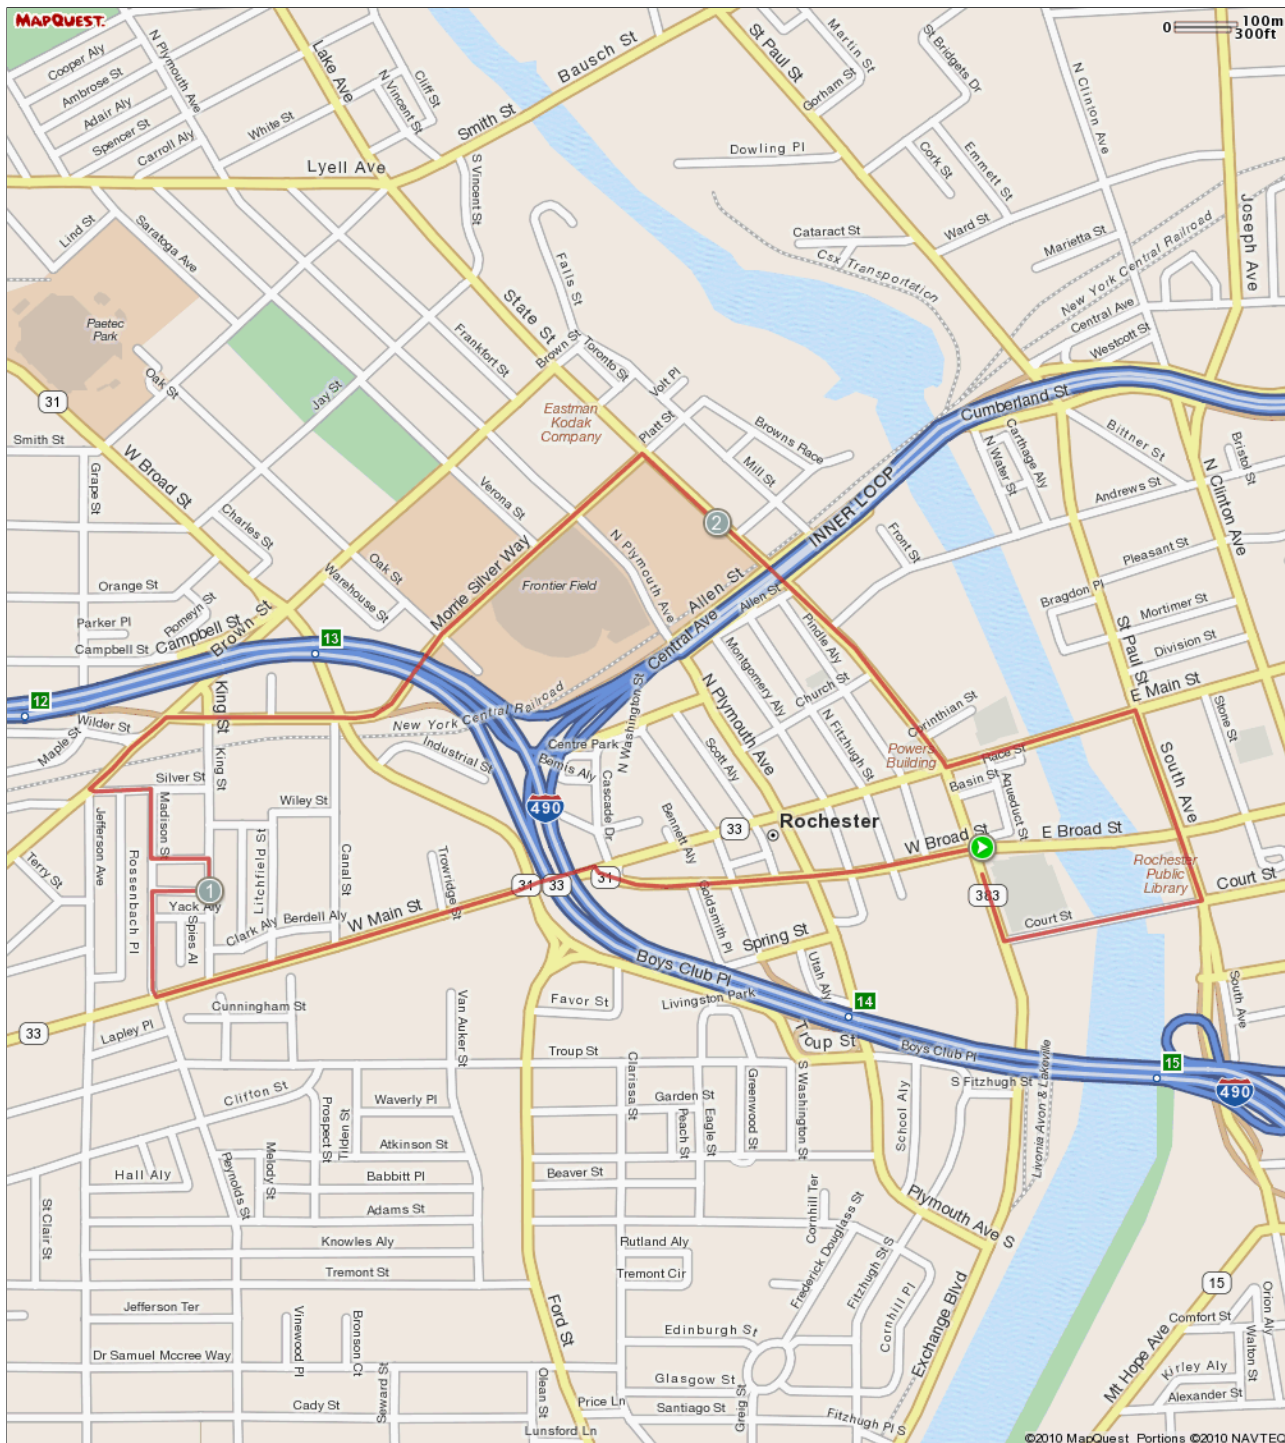

ROUTE DESCRIPTION:
No Description Provided

ROUTE DESCRIPTION:
 No Description Provided

Notes		
AT	FOR	NOTES
0.39 mi.	2368ft	Turn left at Main St W
0.84 mi.	594ft	Turn right at Madison St
0.95 mi.	294ft	Turn right at Madison Park S
1.01 mi.	238ft	Turn right at King St
1.05 mi.	297ft	Turn left at Madison Park N
1.11 mi.	389ft	Turn right at Madison St

Notes		
AT	FOR	NOTES
1.18 mi.	320ft	Turn left at Silver St
1.24 mi.	562ft	Turn right at Brown St
1.35 mi.	853ft	Turn right at Allen St
1.51 mi.	212ft	Turn right at Allen St
1.55 mi.	2021ft	Continue onto Morrie Silver Way

Notes		
AT	FOR	NOTES
1.93 mi.	2358ft	Turn right at State St
2.38 mi.	1022ft	Turn left at Main St E
2.57 mi.	1117ft	Turn right at South Ave
2.78 mi.	1041ft	Turn right at Court St
2.98 mi.	-	Turn right at Exchange Blvd

Notes		
AT	FOR	NOTES
0.39 mi.	🟢	Turn left at Main St W
0.84 mi.	🟢	Turn right at Madison St
0.95 mi.	🟢	Turn right at Madison Park S
1.01 mi.	🟢	Turn right at King St
1.05 mi.	🟢	Turn left at Madison Park N
1.11 mi.	🟢	Turn right at Madison St
1.18 mi.	🟢	Turn left at Silver St
1.24 mi.	🟢	Turn right at Brown St
1.35 mi.	🟢	Turn right at Allen St
1.51 mi.	🟢	Turn right at Allen St
1.55 mi.	🟢	Continue onto Morrie Silver Way
1.93 mi.	🟢	Turn right at State St
2.38 mi.	🟢	Turn left at Main St E
2.57 mi.	🔴	Turn right at South Ave
2.78 mi.	🟢	Turn right at Court St
2.98 mi.	🟢	Turn right at Exchange Blvd